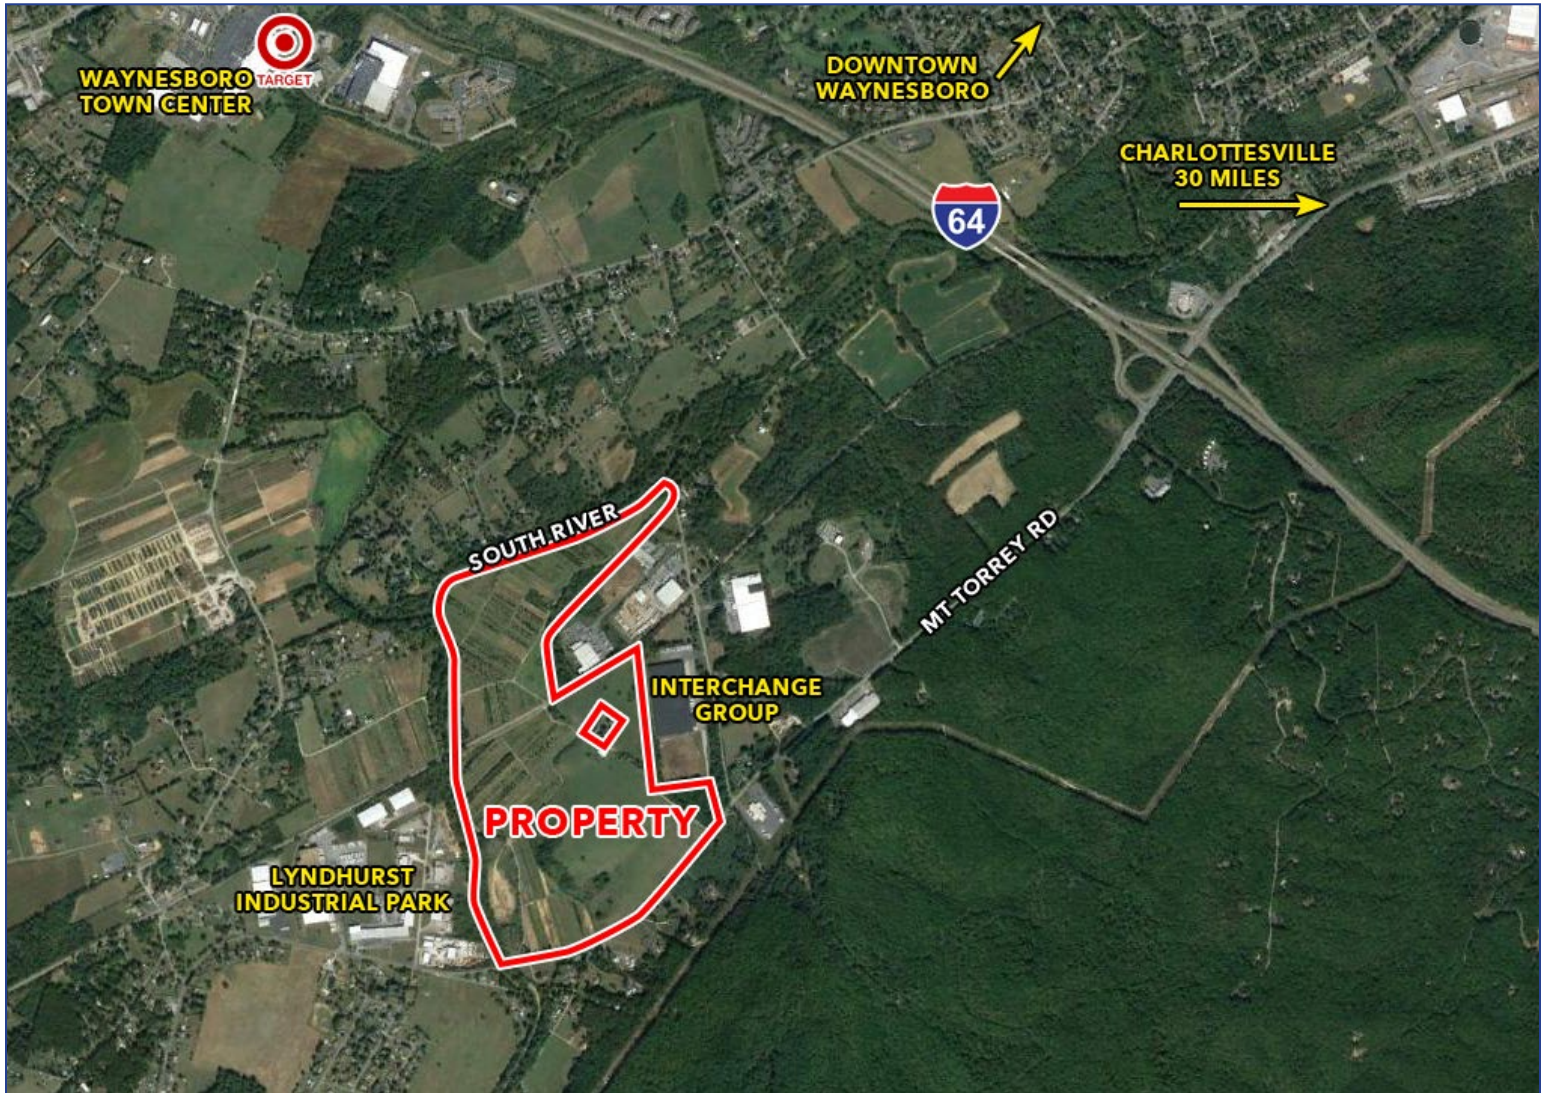

### PROPERTY HIGHLIGHTS

- 212 acre tract of farm land
- Zoned GA General Agriculture
- Long road frontage on Mt Torrey Rd just past Wildlife Center
- .6 miles of South River frontage
- Railroad runs through property
- Offered at \$1,440,000

### Lyndhurst, VA